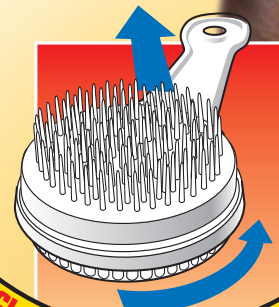

NEW!

Pet Brush

Self-Cleaning Brush

Cleans With A Simple Twist

Makes Grooming Your Pet Easy

Simply turn the key at the back and begin grooming your pet. When complete, turn the key again and watch the bristles retract and perform the self-cleaning function of the pet brush. Throw all excess hair and lint away and watch the reaction of your pet to our product!

PET-CS

PET-6

UPC: 0-72076-15210-5

ITEM DIMENSIONS: 7.75" x 4.25" x 1.00"

ITEM NUMBER	CASE UPC# / GTIN	ITEM DESCRIPTION	CASE PACK	CASE DIMENSIONS	CASE CUBE	CASE WEIGHT	TI/HI
15210	1-00-72076-15210-2	Pet Brush - Self Cleaning	6/48	17.30 x 13.40 x 10.25	1.38	10.58	6/6
PET-CS	1-00-72076-85210-1	Pet Brush - Self Cleaning CS	9/36	29.00 x 10.00 x 7.00	1.17	6.65	6/9
PET-6	1-00-72076-95210-8	Pet Brush - Self Cleaning Display	72	30.00 x 15.00 x 10.00	2.60	14.90	4/6
PET-SK36	1-00-72076-55210-0	Pet Brush - Self Cleaning Sidekick	36	28.50 x 14.50 x 5.00	1.20	7.60	3/13